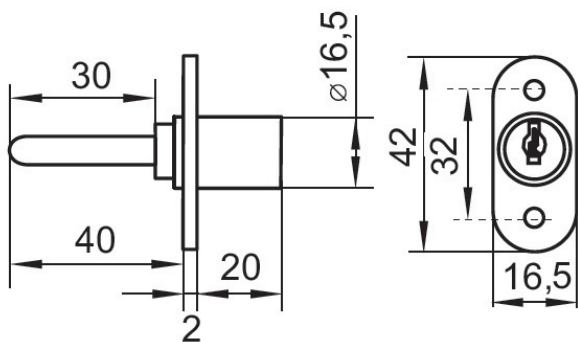

PRODUCT SHEET

Description:

Cent. Lock 1018, $\varnothing 16,5 \times 20 \text{mm}$, 40mm Tail, BLK, CK SISO, KA D20, No Bar & No Accessories

Item number:

14.03.144-0

Units	Box	Carton	HS Code	Barcode
Pcs.	30	300	8301300000	 5704866107648